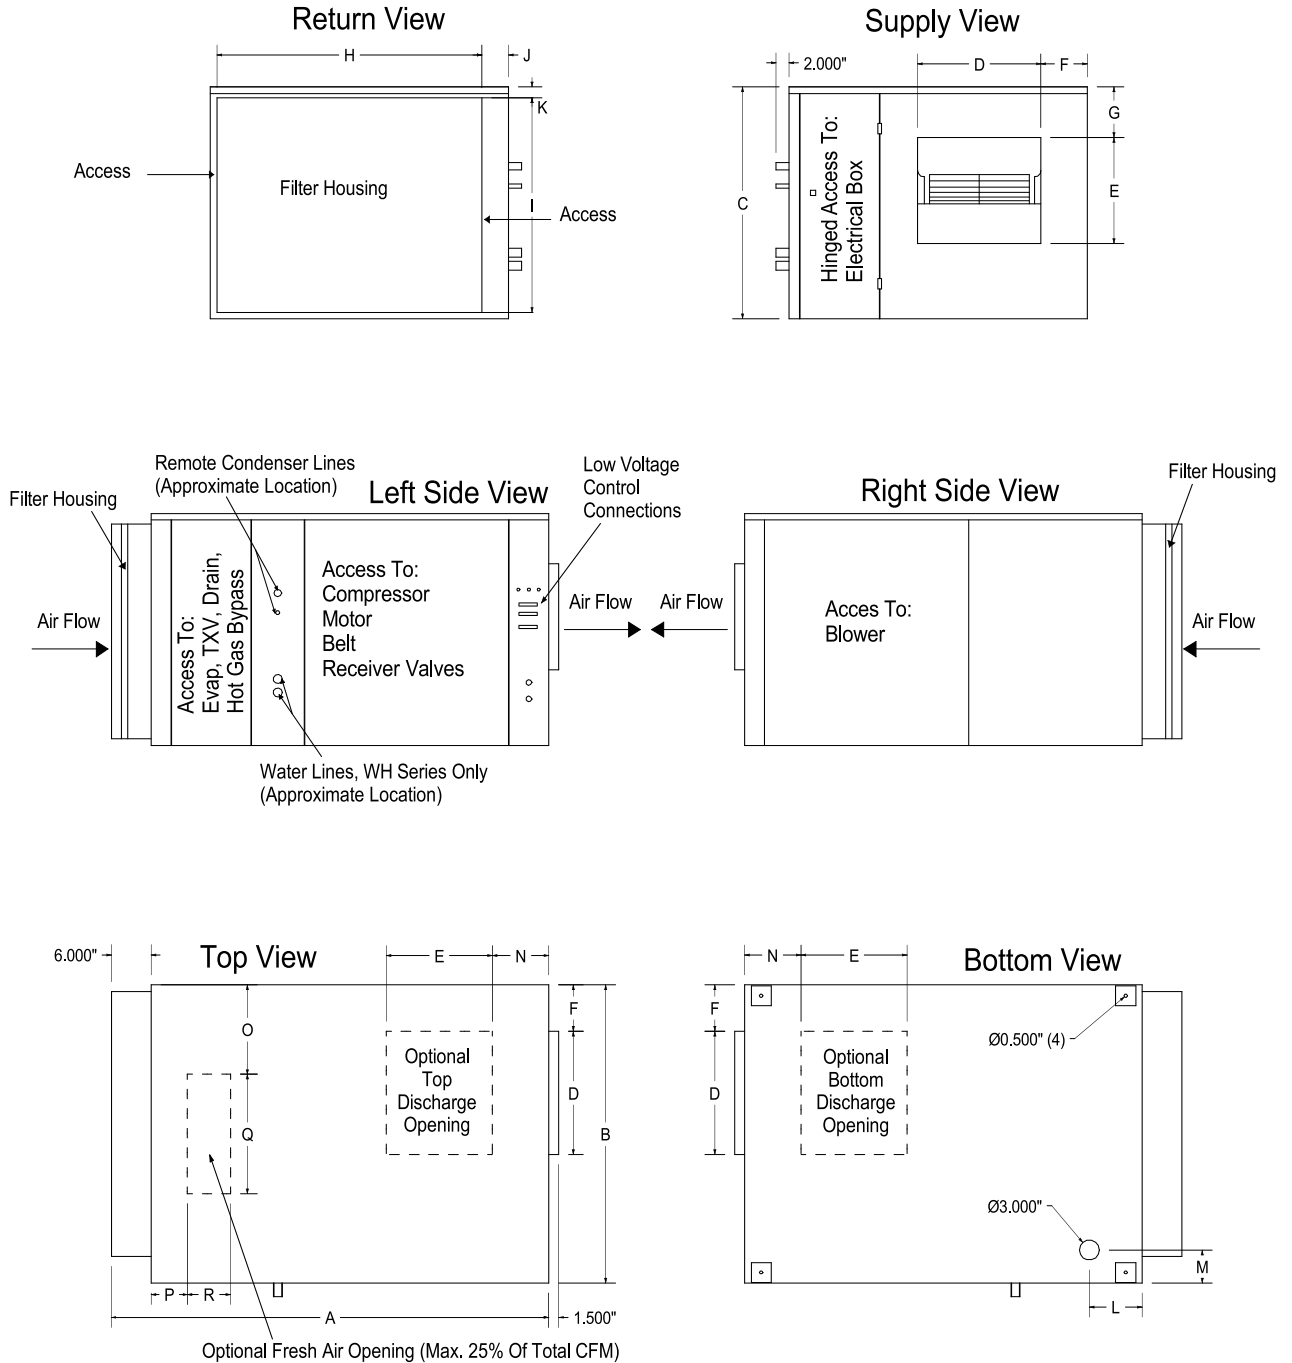

**AIR COOLED - NON WATER HEATING DEHUMIDIFIER
DCA 3600Y**

PHYSICAL DIMENSIONS

	A	B	C	D	E	F	G	H	I	J	K	L	M	N	O	P	Q	R
DCA 3600Y	66	45	35	18 5/8	16	7	7 1/4	40	32 3/8	4	1 5/8	12	5	8 1/2	13 1/2	5 1/2	18	6 1/2

CAUTIONS: All dimensions are in inches and are subject to change without notice.

MAKE UP AIR HOODS

AIR COOLED - NON WATER HEATING DEHUMIDIFIER DCA 3600Y

INDOOR HOOD (INDOOR INSTALLATION)

OUTDOOR HOOD (OUTDOOR INSTALLATION)

CAUTIONS: All dimensions are in inches and are subject to change without notice.