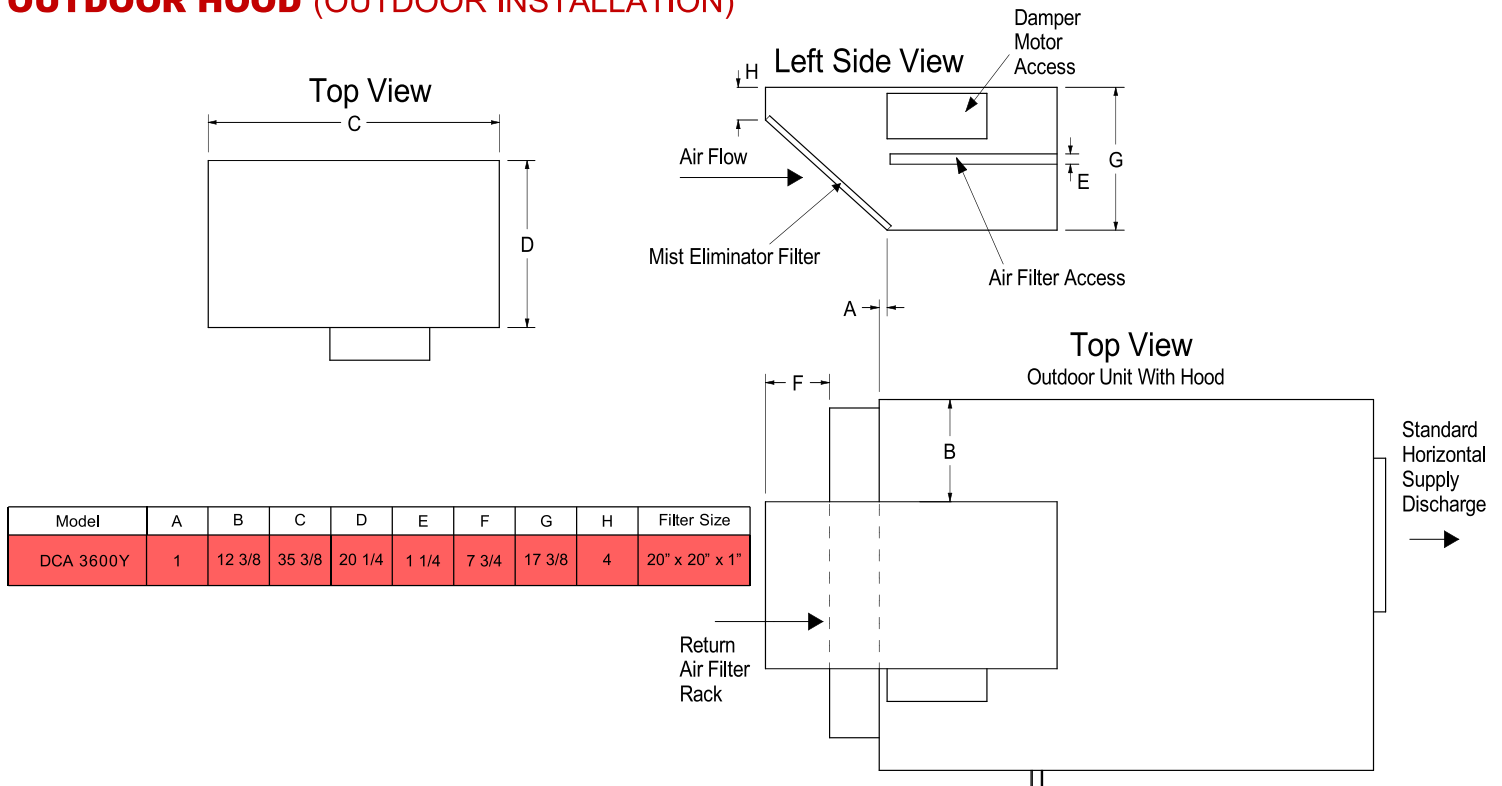

CAUTIONS: All dimensions are in inches and are subject to change without notice.

MAKE UP AIR HOODS

AIR COOLED - NON WATER HEATING DEHUMIDIFIER DCA 3600Y

INDOOR HOOD (INDOOR INSTALLATION)

OUTDOOR HOOD (OUTDOOR INSTALLATION)

CAUTIONS: All dimensions are in inches and are subject to change without notice.