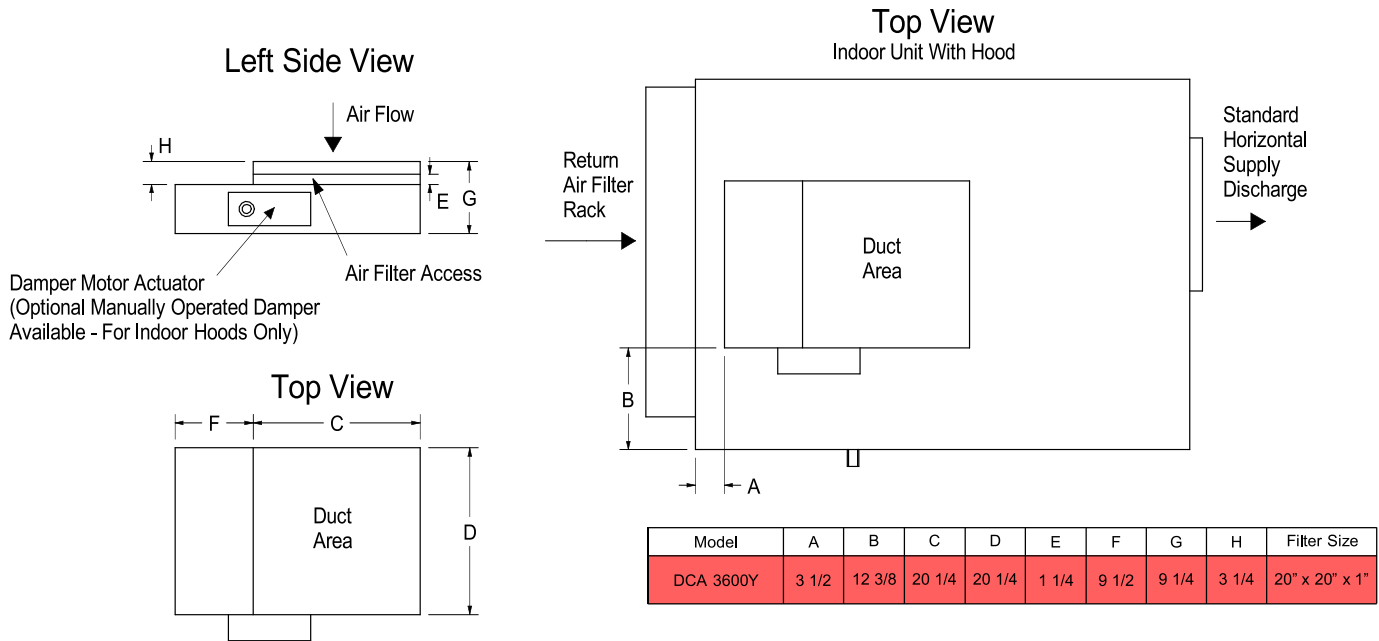

MAKE UP AIR HOODS

AIR COOLED - NON WATER HEATING DEHUMIDIFIER DCA 3600Y

INDOOR HOOD (INDOOR INSTALLATION)